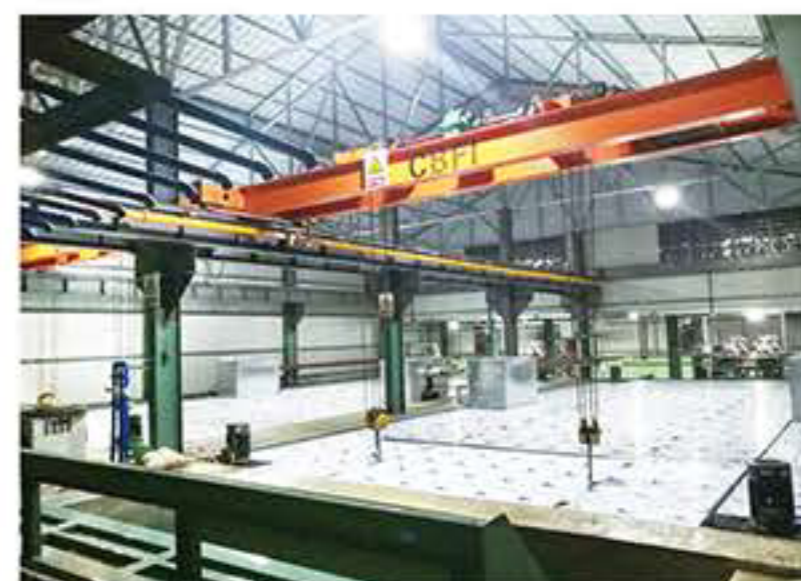

BB1000 100t/24hrs

Guangzhou Icesource Co., Ltd.

Tel: +86 133 9268 4607 E-mail : info@icemakerchina.com Website: www.icesourcegroup.com

Address: Sixth of No. 99, Fulian Road, Shilou Town, Panyu District, Guangzhou, China